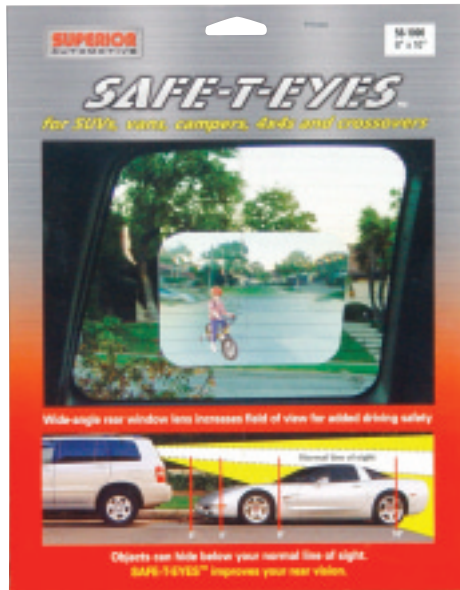

**Safe-T-Eyes™ Wide Angle
Rear View Lens**

Applied to the rear window, the lens allows the driver to see behind, downward, sideways and shows hidden objects. (1 per package)

- 56-1000 8" x 10" Safe-T-Eyes™
  (vans, campers, mini motor-homes)
- 56-1050 6" x 8" Mini Safe-T-Eyes™
  (vans, campers, mini motor-homes)
- 56-1100 11" x 14" Super Safe-T-Eyes™
  for 22' and longer motor homes,
  large vans and buses